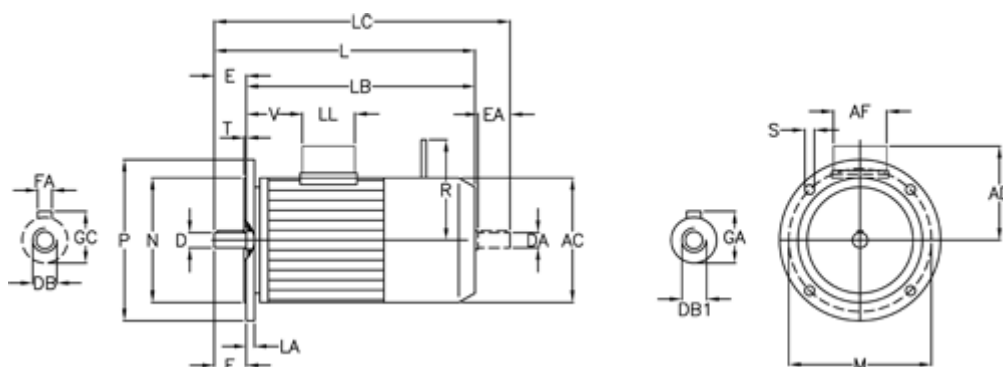

Data Sheet

Article number: 2510001504140402600

Description: Bonfiglioli brake motor BX90LA-4 1.5KW FD05
1400 rpm 3x230/400v 50HZ IP55 IE3 DC brake B5 stainless steel

Measures

A/F = 98	EA = 24	LC = 461	V = 95
AC = 176	F = 8	LL = 98	
AD = 133	FA = 8	M = 165	
D = 24	GA = 27.0	N = 130	
DA = M8	GC = 27.0	P = 200	
DB = M8	L = 409	R = 160	
DB1 = M8	LA = 11.5	S = 11.5	
E = 50	LB = 359	T = 3.5	